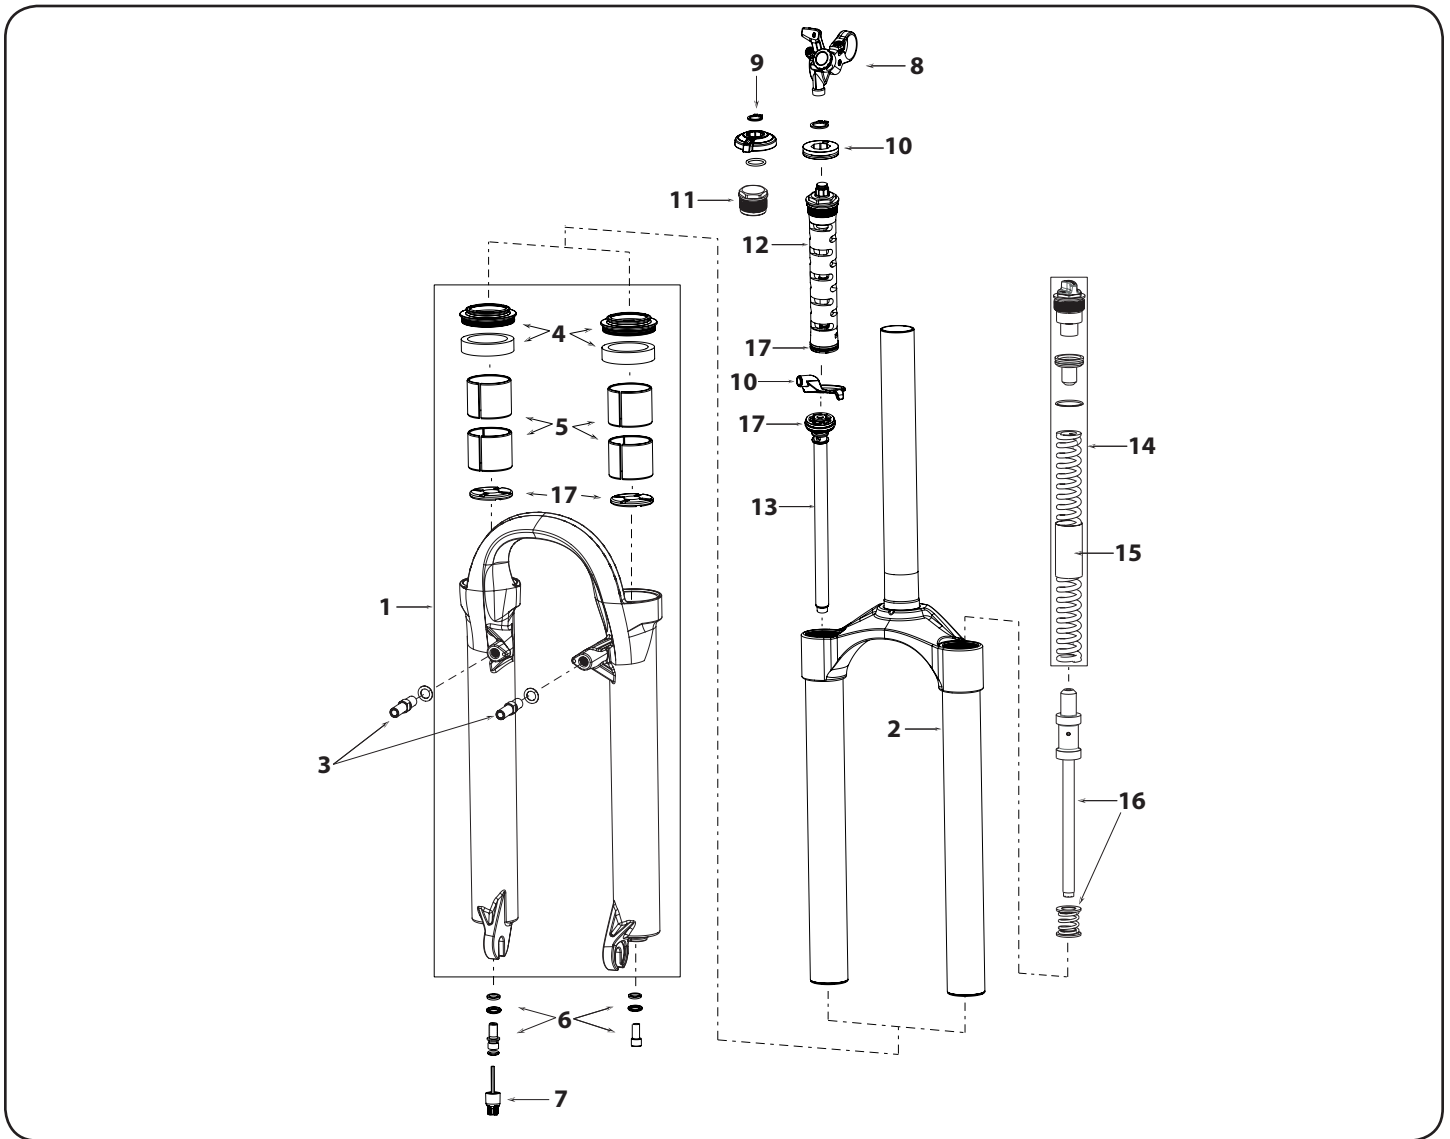

Tuning Springs	
Rider Weight	Part #
<140 lb (63 kg)	11.4311.374.000
140-160 lb (63-72 kg)	11.4311.375.000
160-180 lb (70-82 kg)	11.4311.376.000
>180 lb (80 kg)	11.4311.377.000

Oil Volume - Turnkey		
	Damper (right)	Spring (left)
Top	145cc/ml - 5wt	n/a
Bottom	15cc/ml - 15wt	20cc/ml - 15wt

Tora U-Turn TurnKey

2007

Tuning Springs		Oil Volume - Turnkey		
Rider Weight	Part #		Damper (right)	Spring (left)
<140 lb (63 kg)	11.4310.168.000	Top	145cc/ml - 5wt	n/a
140-160 lb (63-72 kg)	11.4310.169.000	Bottom	15cc/ml - 15wt	30cc/ml - 15wt
160-180 lb (70-82 kg)	11.4310.170.000			
>180 lb (80 kg)	11.4310.171.000			

Notes:

1. Lower leg decals sold separately. Decals are not applied to lower leg in spare part kit.
2. Remote compression damper requires remote compression adjuster spool, remote cable stop clamp, and PopLoc remote lever assemblies.
3. Tora fixed coil spring top cap, spacer, spring, and spring shaft are compatible with all Tora forks.
4. Tora Motion Control Compression Damper is NOT compatible with Tora Turnkey CSU/Fork.
5. Rebound damper and spring shaft kits include crush washers, crush washer retainers and shaft bolts.
6. Lower leg bushings are not replaceable.
7. Rebound top cap for Tora with rebound only; no compression damper.

Tuning Springs	
Rider Weight	Part #
<140 lb (63 kg)	11.4311.374.000
140-160 lb (63-72 kg)	11.4311.375.000
160-180 lb (70-82 kg)	11.4311.376.000
>180 lb (80 kg)	11.4311.377.000

Oil Volume - Motion Control		
	Damper (right)	Spring (left)
Top	130cc/ml - 5wt	n/a
Bottom	15cc/ml - 15wt	30cc/ml - 15wt