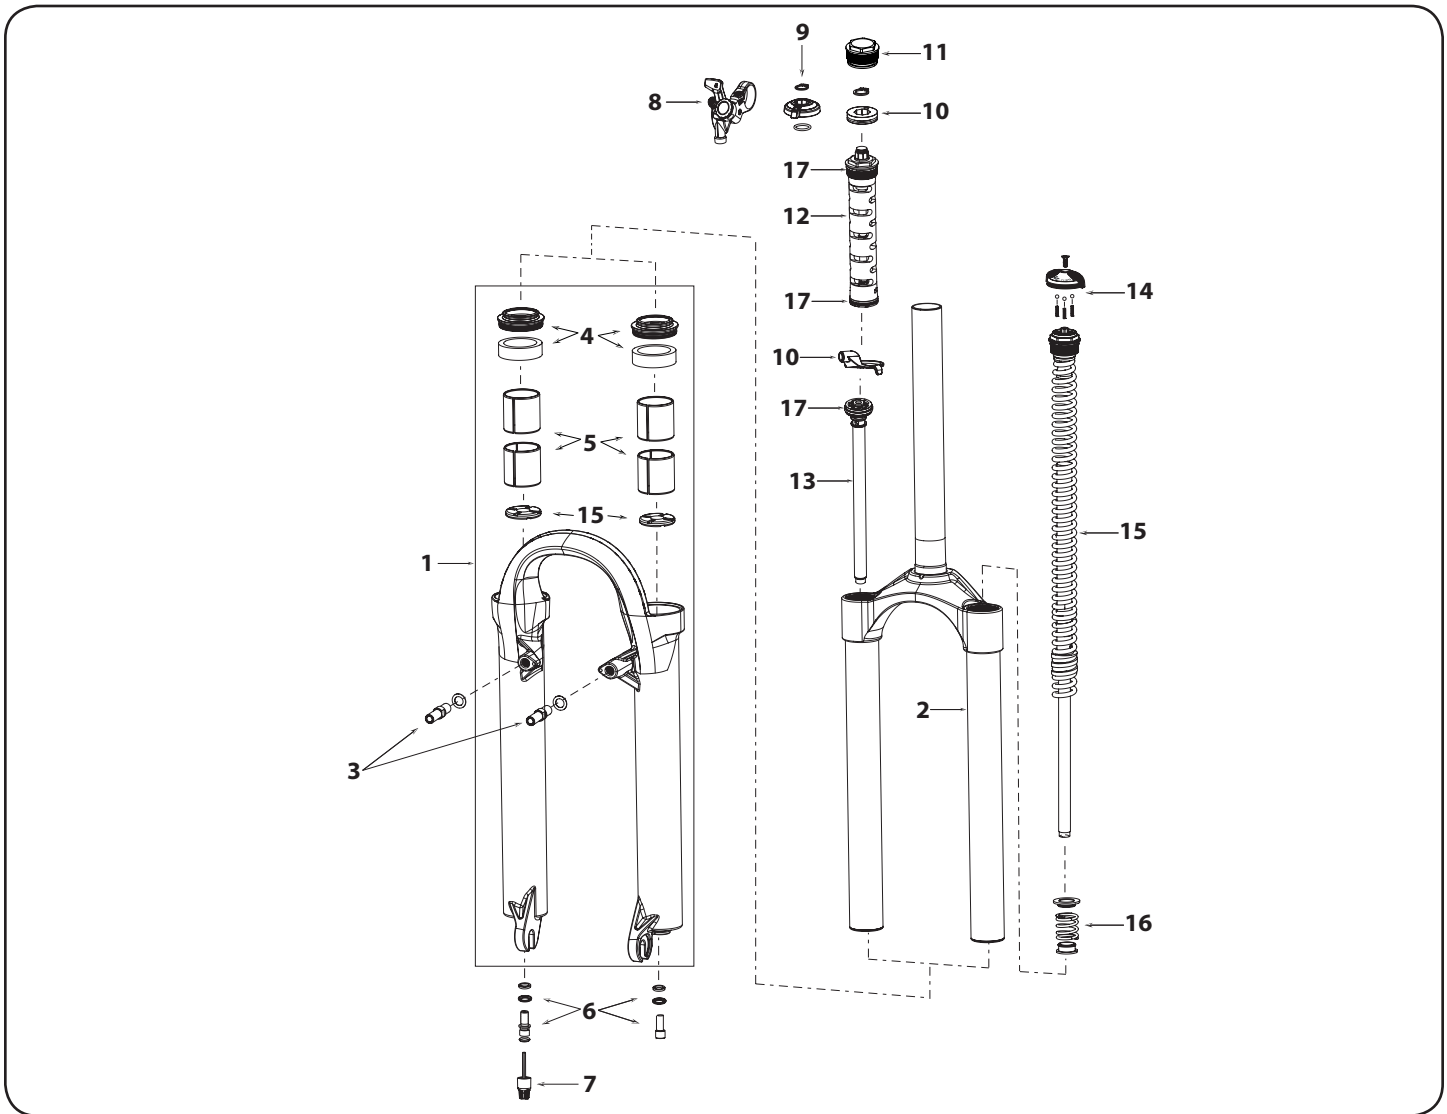

Tora U-Turn

2006-2007

Tuning Springs	
Rider Weight	Part #
<140 lb (63 kg)	11.4310.168.000
140-160 lb (63-72 kg)	11.4310.169.000
160-180 lb (70-82 kg)	11.4310.170.000
>180 lb (80 kg)	11.4310.171.000

Oil Volume - Turnkey		
	Damper (right)	Spring (left)
Top	145cc/ml - 5wt	n/a
Bottom	15cc/ml - 15wt	30cc/ml - 15wt

Notes:

1. Rebound top cap for Tora with rebound only; no compression damper.
2. Remote compression damper requires remote compression adjuster spool, remote cable stop clamp, and PopLoc remote lever assemblies.
3. Lower leg decals sold separately.
4. Plastic grey U-Turn adjuster knob, rebound adjuster knob and Motion Control knob standard.
5. Rebound damper and spring shaft kits include crush washers, crush washer retainers and shaft bolts, and upper tube retaining rings.

1	Tora/Recon/Revelation Lower Leg No Boss Diffusion Black	11.4310.652.000	9	Motion Control Comp Knob Std, Plastic (Gate cap, ext Gate knob)	11.4311.174.000
	Tora/Recon/Revelation Lower Leg Boss Diffusion Black	11.4310.656.000		Motion Control Comp Knob Std, Alum (Gate cap, ext Gate knob)	11.4310.642.000
	Tora/Recon/Revelation Lower Leg No Boss Diffusion Silver	11.4015.126.000	10	Motion Control Comp Remote Spool (Gate cap, ext Gate knob, cable-stop clamp)	11.4310.643.000
	Tora/Recon/Revelation Lower Leg Boss Diffusion Silver	11.4015.125.000	11	Tora Reb Non-Adj Top Cap	11.4310.254.000
	Tora/Recon/Revelation Lower Leg Boss Black	11.4015.166.000	12	Tora Motion Control Compression Damper, Remote	11.4310.155.000
	Tora/Recon/Revelation Lower Leg No Boss White	11.4311.367.000		Tora Motion Control Compression Damper, Std	11.4310.156.000
	Tora/Recon/Revelation Lower Leg Boss White	11.4310.659.000	13	Tora/Argyle Rebound Damper	11.4310.154.000
	Tora/Recon/Revelation Lower Leg Boss Grey-Blue	11.4311.743.000	14	U-Turn Travel Adjuster Knob, Grey (Coil)	11.4309.035.000
	Tora/Recon/Revelation Lower Leg No Boss Mahogany	11.4311.744.000	15	Tora U-Turn Spring Assy, Soft (Yellow)	11.4310.168.000
2	Tora Motion Control CSU Aluminum Steerer	11.4015.233.000		Tora U-Turn Spring Assy, Med (Red) standard	11.4310.169.000
3	Brake Post Kit, Steel (Qty 2)	11.4307.469.000		Tora U-Turn Spring Assy, Firm (Blue)	11.4310.170.000
4	Tora/Recon/RVL/Reba Dust Seal/Foam Ring Kit	11.4310.290.000		Tora U-Turn Spring Assy, X-Firm (Black)	11.4310.171.000
5	Reba/Pike/Tora/Recon/Revel Bushing Kit	11.4308.851.000	16	Tora U-Turn Negative Spring, Coil	11.4310.260.000
6	Fork Shaft Bolt Kit	11.4310.465.000	17	Tora Service Kit	11.4310.706.000
7	Rebound Damper Adjuster Knob/Bolt (Aluminum, Red)	11.4310.645.000	Not Shown		
8	Poploc Lever, Left	11.4308.848.000	07	Tora Decal Kit	11.4015.167.000
	Poploc Lever, Right	11.4309.207.000		Coil Spring Isolator Kit, Qty 3	11.4309.336.000
				Kit, Disk Brake Cable, Accessory	11.4309.073.000