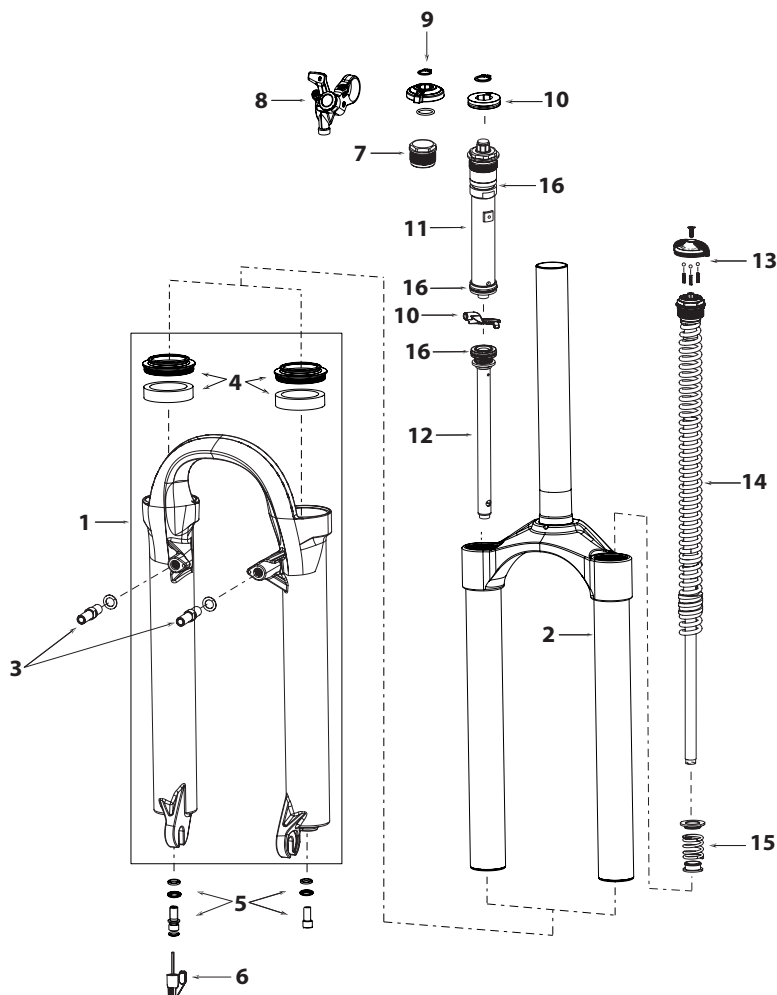

Tuning Springs	
Rider Weight	Part #
<140 lb (63 kg)	11.4311.374.000
140-160 lb (63-72 kg)	11.4311.375.000
160-180 lb (70-82 kg)	11.4311.376.000
>180 lb (80 kg)	11.4311.377.000

Oil Volume - Turnkey		
	Damper (right)	Spring (left)
Top	145cc/ml - 5wt	n/a
Bottom	15cc/ml - 15wt	20cc/ml - 15wt

Notes:

- Lower leg decals sold separately. Decals are not applied to lower leg in spare part kit.
- Remote compression damper requires remote compression adjuster spool, remote cable stop clamp, and PopLoc remote lever assemblies.
- Tora fixed coil spring top cap, spacer, spring, and spring shaft are compatible with all Tora forks.
- Tora Motion Control Compression Damper is NOT compatible with Tora Turnkey CSU/Fork.
- Rebound damper and spring shaft kits include crush washers, crush washer retainers and shaft bolts, and upper tube retaining rings.
- Lower leg bushings are not replaceable.
- Rebound top cap for Tora with rebound only; no compression damper.

Tora U-Turn TurnKey

2007

Tuning Springs		Oil Volume - Turnkey		
Rider Weight	Part #		Damper (right)	Spring (left)
<140 lb (63 kg)	11.4310.168.000	Top	145cc/ml - 5wt	n/a
140-160 lb (63-72 kg)	11.4310.169.000	Bottom	15cc/ml - 15wt	30cc/ml - 15wt
160-180 lb (70-82 kg)	11.4310.170.000			
>180 lb (80 kg)	11.4310.171.000			

Tuning Springs	
Rider Weight	Part #
<140 lb (63 kg)	11.4311.374.000
140-160 lb (63-72 kg)	11.4311.375.000
160-180 lb (70-82 kg)	11.4311.376.000
>180 lb (80 kg)	11.4311.377.000

Oil Volume - Motion Control		
	Damper (right)	Spring (left)
Top	130cc/ml - 5wt	n/a
Bottom	15cc/ml - 15wt	30cc/ml - 15wt