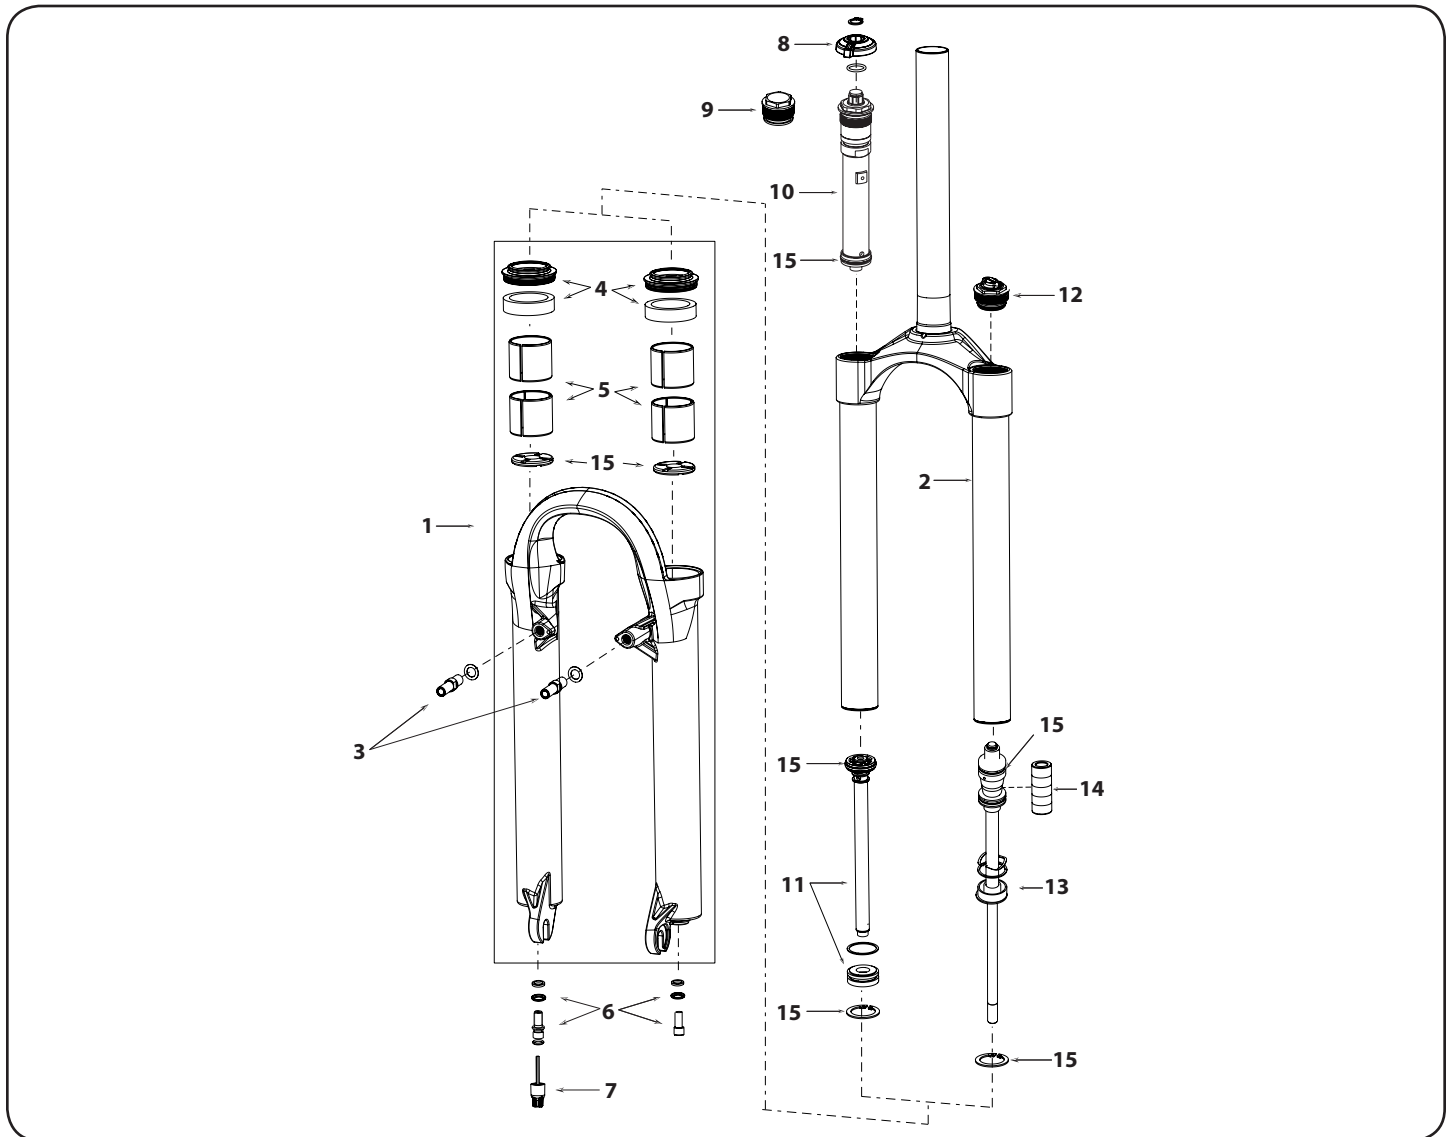

Oil Volume		
	Damper (right)	Spring (left)
Top	120cc/ml - 5wt	6cc/ml - 15wt
Bottom	15cc/ml - 15wt	15cc/ml - 15wt

Notes:

1. Rebound top cap for Recon with rebound only; no compression damper.
2. Lower leg decals sold separately. Decals are not applied to lower leg in spare part kit.
3. Plastic rebound adjuster knob and Motion Control knob standard.
4. Rebound damper and spring shaft kits include crush washers, crush washer retainers and shaft bolts and upper tube retaining rings.

1	Tora/Recon/Revelation Lower Leg No Boss Diffusion Black	11.4310.652.000	7	Rebound Damper Adjuster Knob/Bolt (Aluminum, Red)	11.4310.645.000
	Tora/Recon/Revelation Lower Leg Boss Diffusion Black	11.4310.656.000	8	Motion Control Comp Knob Std, Plastic (Gate cap, ext Gate knob)	11.4311.174.000
	Tora/Recon/Revelation Lower Leg No Boss Diffusion Silver	11.4015.126.000		Motion Control Comp Knob Std, Alum (Gate cap, ext Gate knob)	11.4310.642.000
	Tora/Recon/Revelation Lower Leg Boss Diffusion Silver	11.4015.125.000	9	Recon Rebound Non-Adjust Top Cap	11.4310.172.000
	Tora/Recon/Revelation Lower Leg Boss Black	11.4015.166.000	10	07 Recon 335 Compression Damper TurnKey, Std Adjust	11.4015.004.000
	Tora/Recon/Revelation Lower Leg No Boss Black	11.4311.367.000	11	Recon/Revelation Rebound Damper/Seal Head	11.4310.134.000
	Tora/Recon/Revelation Lower Leg No Boss White	11.4310.655.000	12	Reba/Pike/Revelation/Recon Air Top Cap Kit	11.4311.387.000
	Tora/Recon/Revelation Lower Leg Boss White	11.4310.659.000	13	Recon Air Spring Assy	11.4310.135.000
	Tora/Recon/Revelation Lower Leg Boss Grey-Blue	11.4311.743.000	14	All-Travel Spacer Kit (includes all All-Travel spacers)	11.4310.467.000
	Tora/Recon/Revelation Lower Leg No Boss Mahogany	11.4311.744.000	15	07 Recon 335 Service Kit	11.4015.006.000
2	Recon CSU, U-Turn, Alum Str	11.4310.140.000	Not Shown		
3	Brake Post Kit, Steel, Qty 2	11.4307.469.000		07 Recon 335 Decal Kit	11.4015.005.000
4	Tora/Recon/Revelation/Reba Dust Seal/Foam Ring Kit	11.4310.290.000		Schrader Valve Core, Qty 2	11.4308.327.002
5	Reba/Pike/Tora/Recon/Revelation Bushing Kit	11.4308.851.000		Kit, Disk Brake Cable, Accessory	11.4309.073.000
6	Fork Shaft Bolt Kit	11.4310.465.000