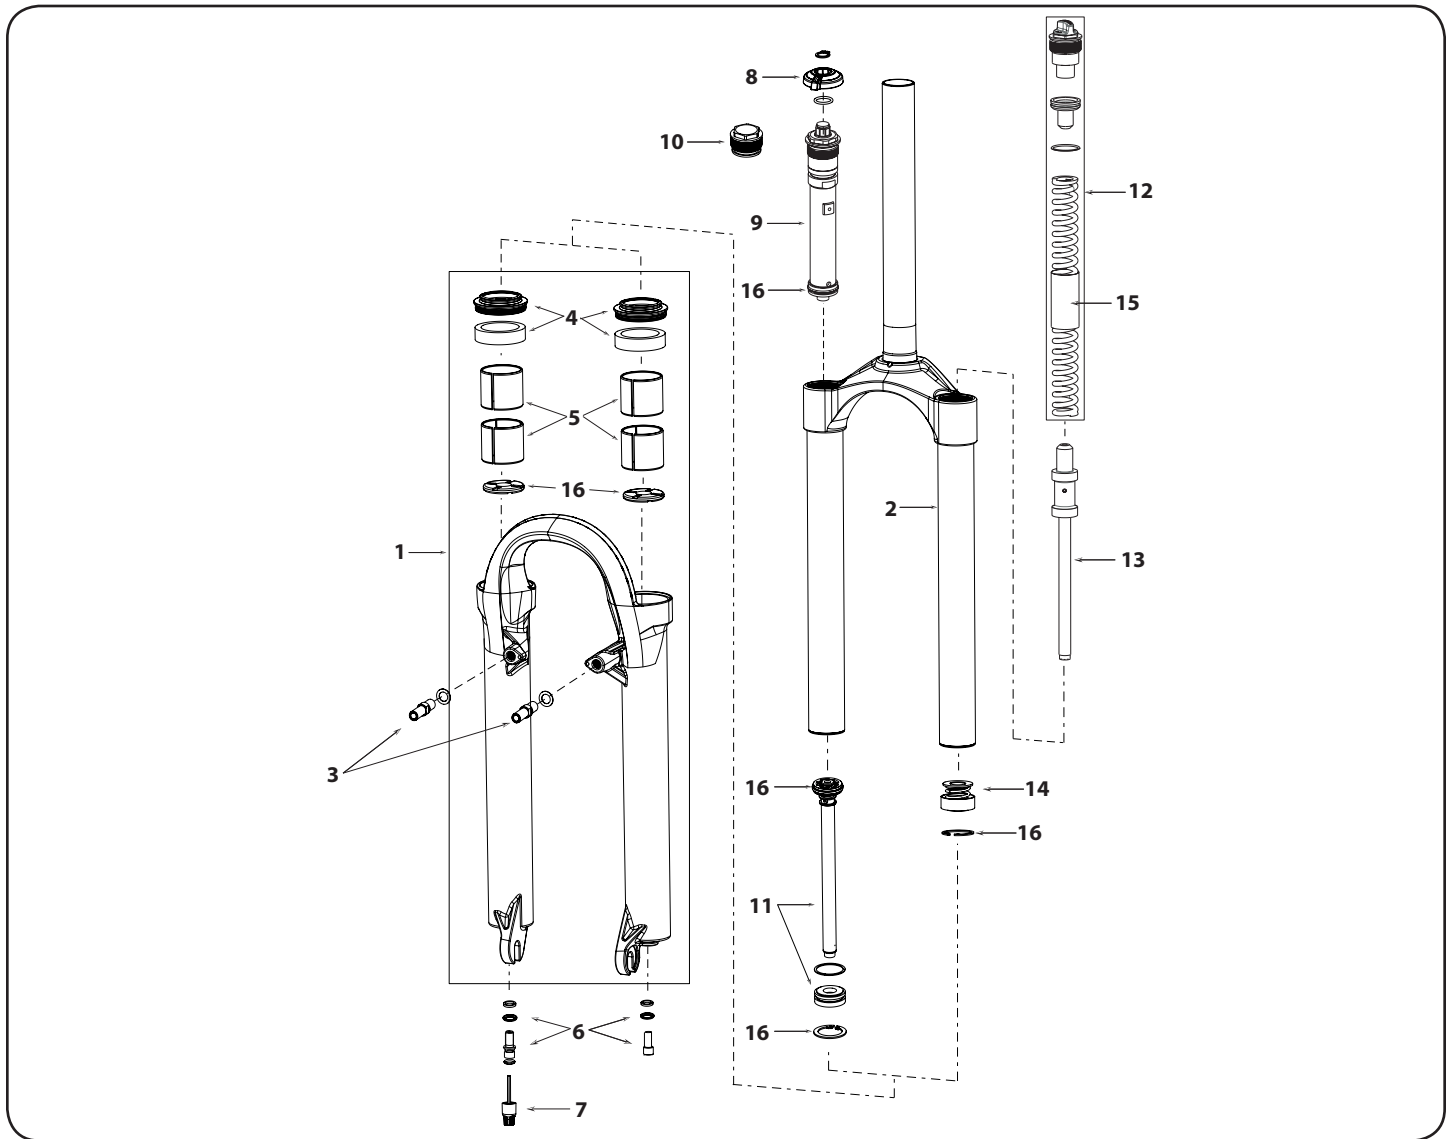

Recon Coil TurnKey

2007

Tuning Springs	
Rider Weight	Part #
<140 lb (63 kg)	11.4015.121.000
140-160 lb (63-72 kg)	11.4015.120.000
160-180 lb (70-82 kg)	11.4015.119.000
>180 lb (80 kg)	11.4015.122.000

Oil Volume - Turnkey		
	Damper (right)	Spring (left)
Top	120cc/ml - 5wt	n/a
Bottom	15cc/ml - 15wt	30cc/ml - 15wt

Notes:

1. Lower leg decals sold separately (1). Decals are not applied to lower leg in spare part kit.
2. Recon fixed coil spring top cap, spacer, spring, and spring shaft are compatible with all Recon forks.
3. Rebound damper and spring shaft kits include crush washers, crush washer retainers and shaft bolts and upper tube retaining rings.
4. Rebound top cap for Recon with rebound only; no compression damper.

1	Tora/Recon/Revelation Lower Leg No Boss Diffusion Black	11.4310.652.000	8	Motion Control Comp Knob Std, Plastic (Gate cap, ext Gate knob)	11.4311.174.000
	Tora/Recon/Revelation Lower Leg Boss Diffusion Black	11.4310.656.000		Motion Control Comp Knob Std, Alum (Gate cap, ext Gate knob)	11.4310.642.000
	Tora/Recon/Revelation Lower Leg No Boss Diffusion Silver	11.4015.126.000	9	07 Recon 335 Compression Damper TurnKey, Std Adj	11.4015.004.000
	Tora/Recon/Revelation Lower Leg Boss Diffusion Silver	11.4015.125.000	10	Recon Rebound Non-Adjust Top Cap	11.4310.172.000
	Tora/Recon/Revelation Lower Leg Boss Black	11.4015.166.000	11	Recon/Revelation Rebound Damper/Seal Head	11.4310.134.000
	Tora/Recon/Revelation Lower Leg No Boss Black	11.4311.367.000	12	Recon Top Cap/Spring/Spacer, Soft fixed	11.4015.121.000
	Tora/Recon/Revelation Lower Leg No Boss White	11.4310.655.000		Recon Top Cap/Spring/Spacer, Med fixed	11.4015.120.000
	Tora/Recon/Revelation Lower Leg Boss White	11.4310.659.000		Recon Top Cap/Spring/Spacer, Firm fixed	11.4015.119.000
	Tora/Recon/Revelation Lower Leg Boss Grey-Blue	11.4311.743.000		Recon Top Cap/Spring/Spacer, X-Firm fixed	11.4015.122.000
	Tora/Recon/Revelation Lower Leg No Boss Mahogany	11.4311.744.000	13	Recon 100 Fixed Coil Shaft/Negative Spring	11.4015.248.000
2	Recon CSU, U-Turn, Alum Str	11.4310.140.000		Recon 80 Fixed Coil Shaft/Negative Spring	11.4015.248.010
3	Brake Post Kit, Steel, Qty 2	11.4307.469.000	14	Pike/Recon U-Turn Spring Base Plate Assy	11.4309.047.000
4	Tora/Recon/RVL/Reba Dust Seal/Foam Ring Kit	11.4310.290.000	15	Coil Spring Isolator Kit, Qty 3	11.4309.336.000
5	Reba/Pike/Tora/Recon/Revel Bushing Kit	11.4308.851.000	16	07 Recon 335 Service Kit	11.4015.006.000
6	Fork Shaft Bolt Kit	11.4310.465.000		Not Shown	
7	Rebound Damper Adjuster Knob/Bolt (Aluminum, Red)	11.4310.645.000		07 Recon 335 Decal Kit	11.4015.005.000
				Kit, Disk Brake Cable, Accessory	11.4309.073.000