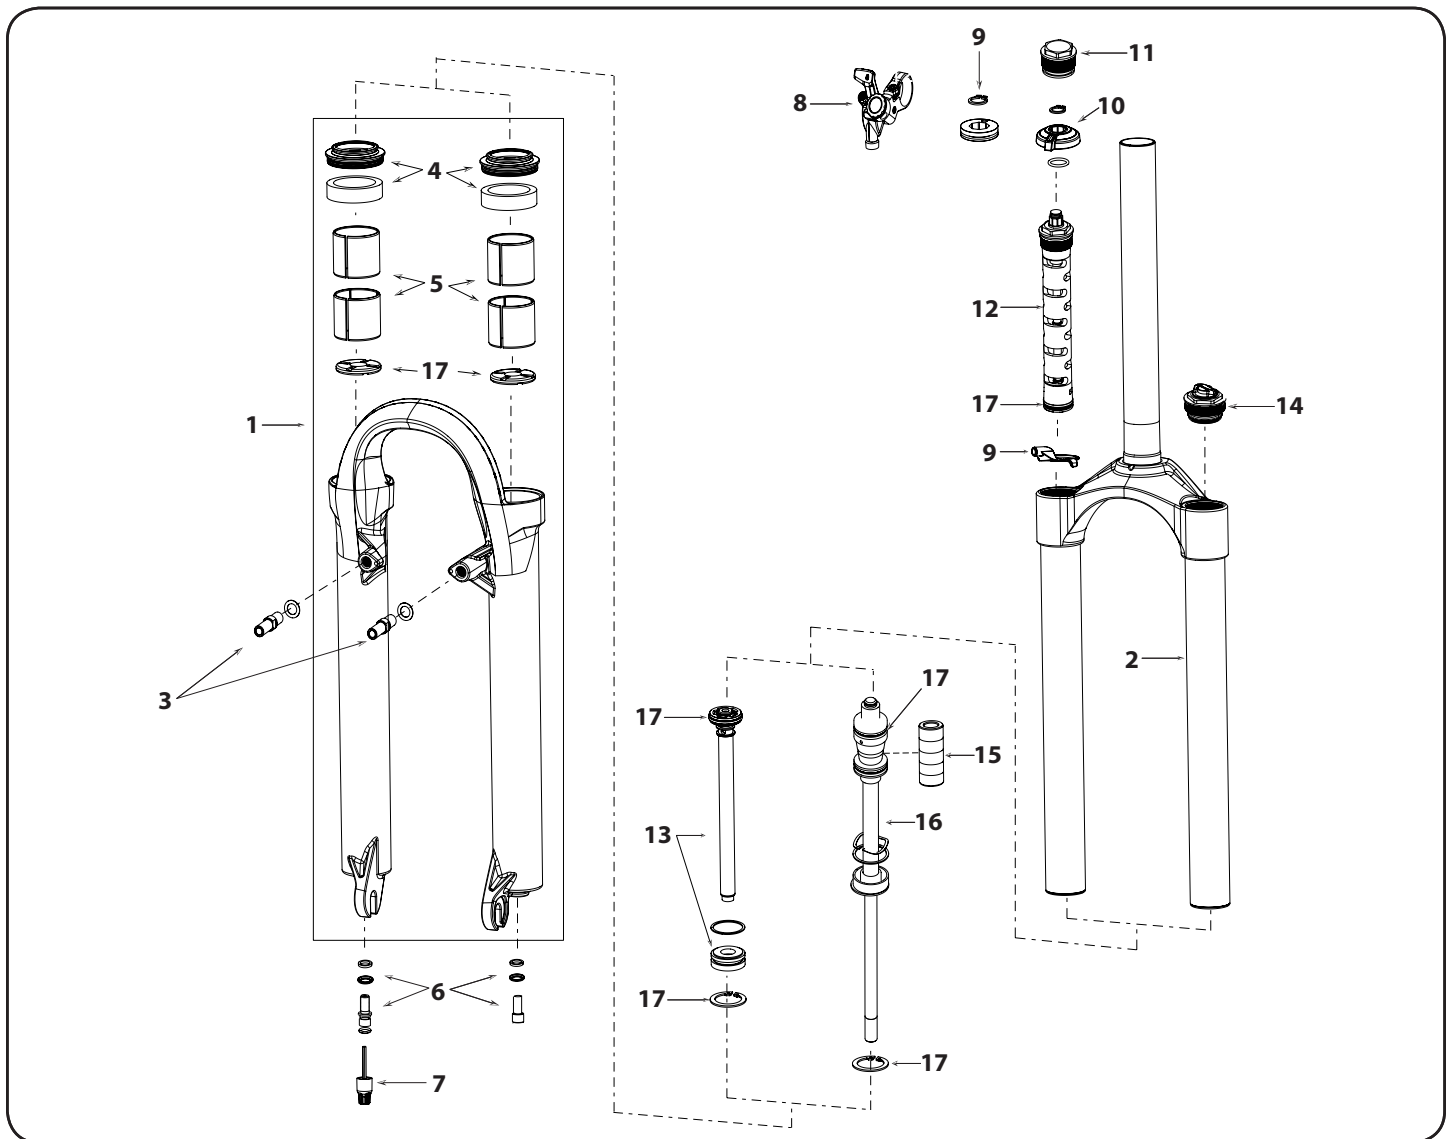

Recon Solo Air

2006-2007

Oil Volume		
	Damper (right)	Spring (left)
Top	118cc/ml - 5wt	3-5cc/ml - 15wt
Bottom	15cc/ml - 15wt	15cc/ml - 15wt

Notes:

1. Rebound top cap, for Recon with rebound only; no compression damper.
2. Lower leg decals sold separately. Decals are not applied to lower leg in spare part kit.
3. Plastic rebound adjuster knob and plastic Motion Control knob standard.
4. Rebound damper and spring shaft kits include crush washers, crush washer retainers and shaft bolts and upper tube retaining rings.

1	Tora/Recon/Revelation Lower Leg No Boss Diffusion Black	11.4310.652.000	8	Poploc Lever, Left	11.4308.848.000
	Tora/Recon/Revelation Lower Leg Boss Diffusion Black	11.4310.656.000		Poploc Lever, Right	11.4309.207.000
	Tora/Recon/Revelation Lower Leg No Boss Diffusion Silver	11.4015.126.000	9	Motion Control Comp Remote Spool (gate cap, knob, cable-stop clamp)	11.4310.643.000
	Tora/Recon/Revelation Lower Leg Boss Diffusion Silver	11.4015.125.000	10	Motion Control Comp Knob Std, Plastic (Gate cap, ext Gate knob)	11.4311.174.000
	Tora/Recon/Revelation Lower Leg Boss Black	11.4015.166.000		Motion Control Comp Knob Std, Alum (Gate cap, ext Gate knob)	11.4310.642.000
	Tora/Recon/Revelation Lower Leg No Boss Black	11.4311.367.000	11	Recon Rebound Non-Adjust Top Cap	11.4310.172.000
	Tora/Recon/Revelation Lower Leg No Boss White	11.4310.655.000	12	Recon Motion Control Compression Damper, Standard	11.4310.133.000
	Tora/Recon/Revelation Lower Leg Boss White	11.4310.659.000		Recon Motion Control Compression Damper, Remote	11.4310.132.000
	Tora/Recon/Revelation Lower Leg Boss Grey-Blue	11.4311.743.000	13	Recon/Revelation Rebound Damper/Seal Head	11.4310.134.000
	Tora/Recon/Revelation Lower Leg No Boss Mahogany	11.4311.744.000	14	Reba/Pike/Revelation/Recon Air Top Cap Kit	11.4311.387.000
2	Recon CSU, Air, Aluminum Steerer	11.4310.142.000	15	All-Travel Spacer Kit (includes all All-Travel spacers)	11.4310.467.000
3	Brake Post Kit, Steel, Qty 2	11.4307.469.000	16	Recon Air Spring Assy	11.4310.135.000
4	Tora/Recon/RVL/Reba Dust Seal/Foam Ring Kit	11.4310.290.000	17	32mm Fork Service Kit	11.4310.705.000
5	Reba/Pike/Tora/Recon/Revel Bushing Kit	11.4308.851.000	Not Shown		
6	Fork Shaft Bolt Kit	11.4310.465.000		07 Recon Decal Kit	11.4015.168.000
7	Rebound Damper Adjuster Knob/Bolt (Aluminum, Red)	11.4310.645.000		Schrader Valve Core, Qty 2	11.4308.327.002
				Kit, Disk Brake Cable, Accessory	11.4309.073.000