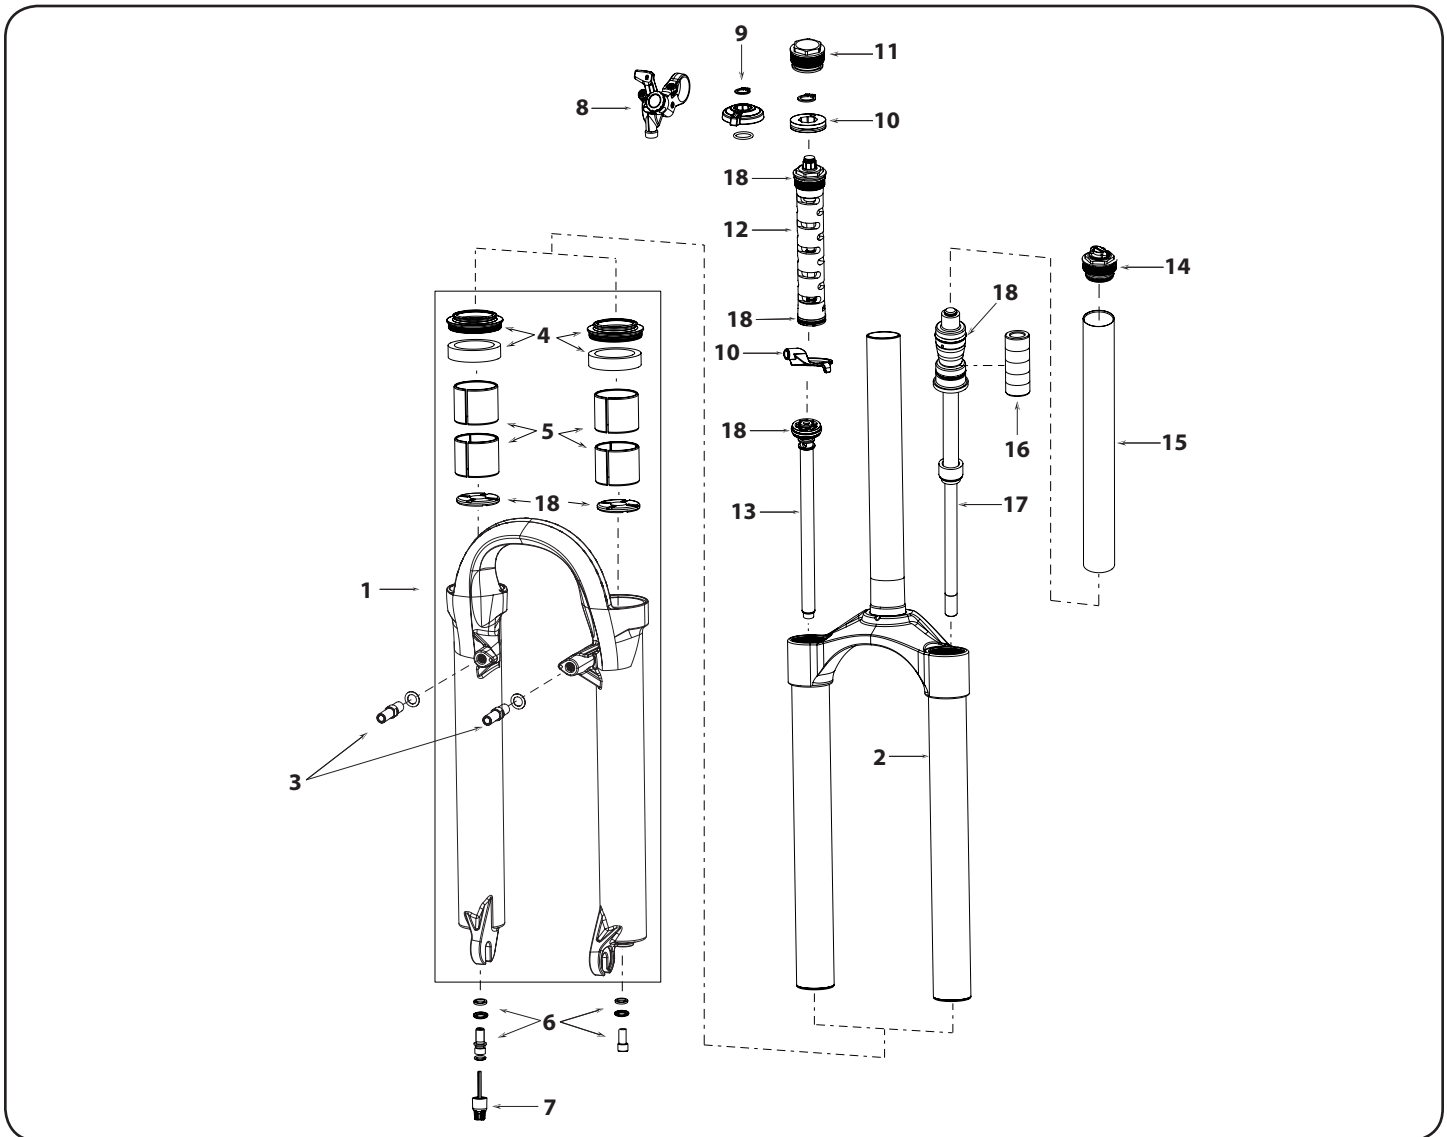

Oil Volume		
	Damper (right)	Spring (left)
Top	130cc/ml - 5wt	6cc/ml - 15wt
Bottom	15cc/ml - 15wt	15cc/ml - 15wt

Notes:

1. Rebound top cap, for Tora with rebound only; no compression damper.
2. Remote compression damper requires remote compression adjuster spool, remote cable stop clamp, and PopLoc or PopLoc adjust remote lever assemblies.
3. Lower leg decals sold separately. Decals are not applied to lower leg in spare part kit.
4. Plastic rebound adjuster knob and Motion Control knob standard.
5. Rebound damper and spring shaft kits include crush washers, crush washer retainers and shaft bolts.

1	Tora/Recon/Revelation Lower Leg No Boss Diffusion Black	11.4310.652.000	8	Poploc Lever, Left	11.4308.848.000
	Tora/Recon/Revelation Lower Leg Boss Diffusion Black	11.4310.656.000		Poploc Lever, Right	11.4309.207.000
	Tora/Recon/Revelation Lower Leg No Boss Diffusion Silver	11.4015.126.000	9	Motion Control Comp Knob Std, Plastic (Gate cap, ext Gate knob)	11.4311.174.000
	Tora/Recon/Revelation Lower Leg Boss Diffusion Silver	11.4015.125.000		Motion Control Comp Knob Std, Alum (Gate cap, ext Gate knob)	11.4310.642.000
	Tora/Recon/Revelation Lower Leg Boss Black	11.4015.166.000	10	Motion Control Comp Remote Spool	11.4310.643.000
	Tora/Recon/Revelation Lower Leg No Boss Black	11.4311.367.000		(Gate cap, ext Gate knob, cable-stop clamp)	
	Tora/Recon/Revelation Lower Leg No Boss White	11.4310.655.000	11	Tora Rebound Non-Adjust Top Cap	11.4310.254.000
	Tora/Recon/Revelation Lower Leg Boss White	11.4310.659.000	12	Tora Motion Control Compression Damper, Remote	11.4310.155.000
	Tora/Recon/Revelation Lower Leg Boss Grey-Blue	11.4311.743.000		Tora Motion Control Compression Damper, Std	11.4310.156.000
	Tora/Recon/Revelation Lower Leg No Boss Mahogany	11.4311.744.000	13	Tora/Argyle Rebound Damper	11.4310.154.000
	Tora LL 29er, Diffusion Black, No Boss	11.4013.116.000	14	Tora/Argyle Solo Air Top Cap Assy	11.4015.124.000
	Tora LL 29er, Black, No Boss	11.4015.171.000	15	Tora Air Tube	11.4310.257.000
	Tora LL 29er, Silver, No Boss	11.4013.117.000	16	All-Travel Spacer Kit (includes all All-Travel spacers)	11.4310.467.000
2	Tora Motion Control CSU Aluminum Steerer	11.4015.233.000	17	Tora Air Spring Assy	11.4310.256.000
3	Brake Post Kit, Steel, Qty 2	11.4307.469.000	18	Tora Service Kit	11.4310.706.000
4	Tora/Recon/RVL/Reba Dust Seal/Foam Ring Kit	11.4310.290.000	Not Shown		
5	Reba/Pike/Tora/Recon/Revel Bushing Kit	11.4308.851.000	07	Tora Decal Kit	11.4015.167.000
6	Fork Shaft Bolt Kit	11.4310.465.000		Schrader Valve Core, Qty 2	11.4308.327.002
7	Rebound Damper Adjuster Knob/Bolt (Aluminum, Red)	11.4310.645.000		Kit, Disk Brake Cable, Accessory	11.4309.073.000