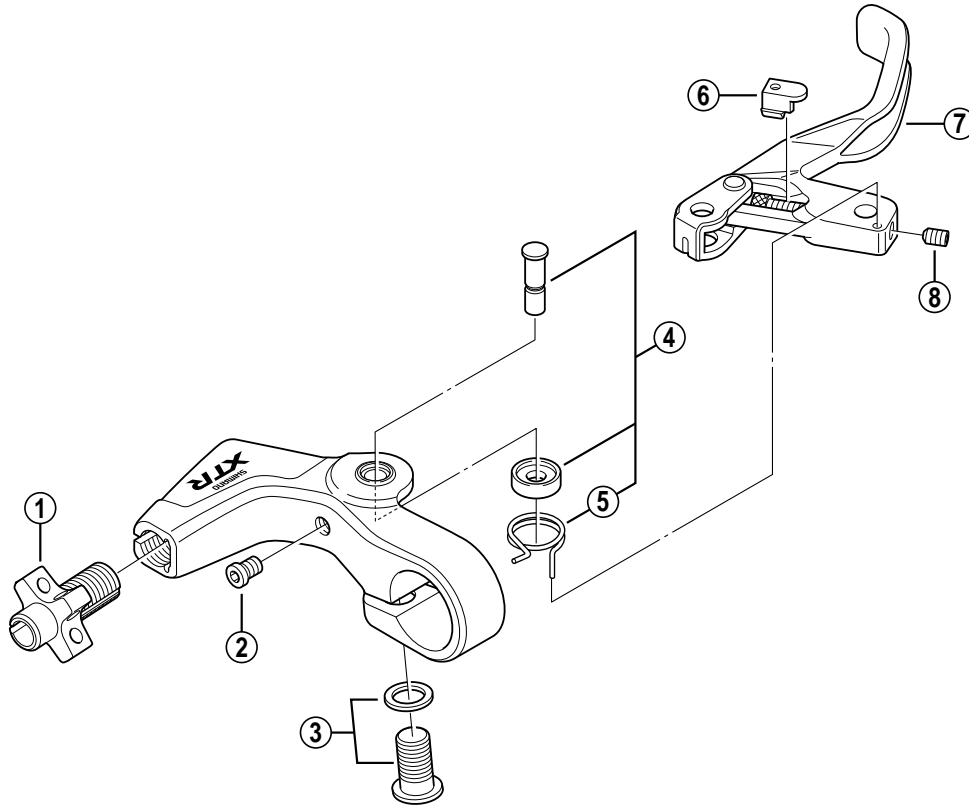

XTR V-BRAKE Brake Lever

BL-M970 1.5-Finger

BL-M950

ITEM NO.	SHIMANO CODE NO.	DESCRIPTION	INTERCHANGEABILITY
1	Y-6AR 76100	Brake Cable Adjusting Bolt (M10)	B
2	Y-6AU83000	Grip Adjusting Bolt (M4 x 6)	A
3	Y-6AU98090	Clamp Bolt (M8 x 16) & Washer	A
4	Y-8T9 98010	R.H. Lever Axle Unit	A
	Y-8T9 98020	L.H. Lever Axle Unit	A
5	Y-871 03000	R.H. Return Spring	A
	Y-871 04000	L.H. Return Spring	A
6	Y-6AU78000	Pitch Fixing Block	A
* 7	Y-8T9 98040	R.H. Brake Lever Unit	B
	Y-8T9 98050	L.H. Brake Lever Unit	B
* 8	Y-8SZ 07000	Lever Axle Fixing Bolt (4 mm)	

A: Same parts.

B: Parts are usable, but differ in materials, appearance, finish, size, etc.

Absence of mark indicates non-interchangeability.

0609-2576A

Specifications are subject to change without notice.