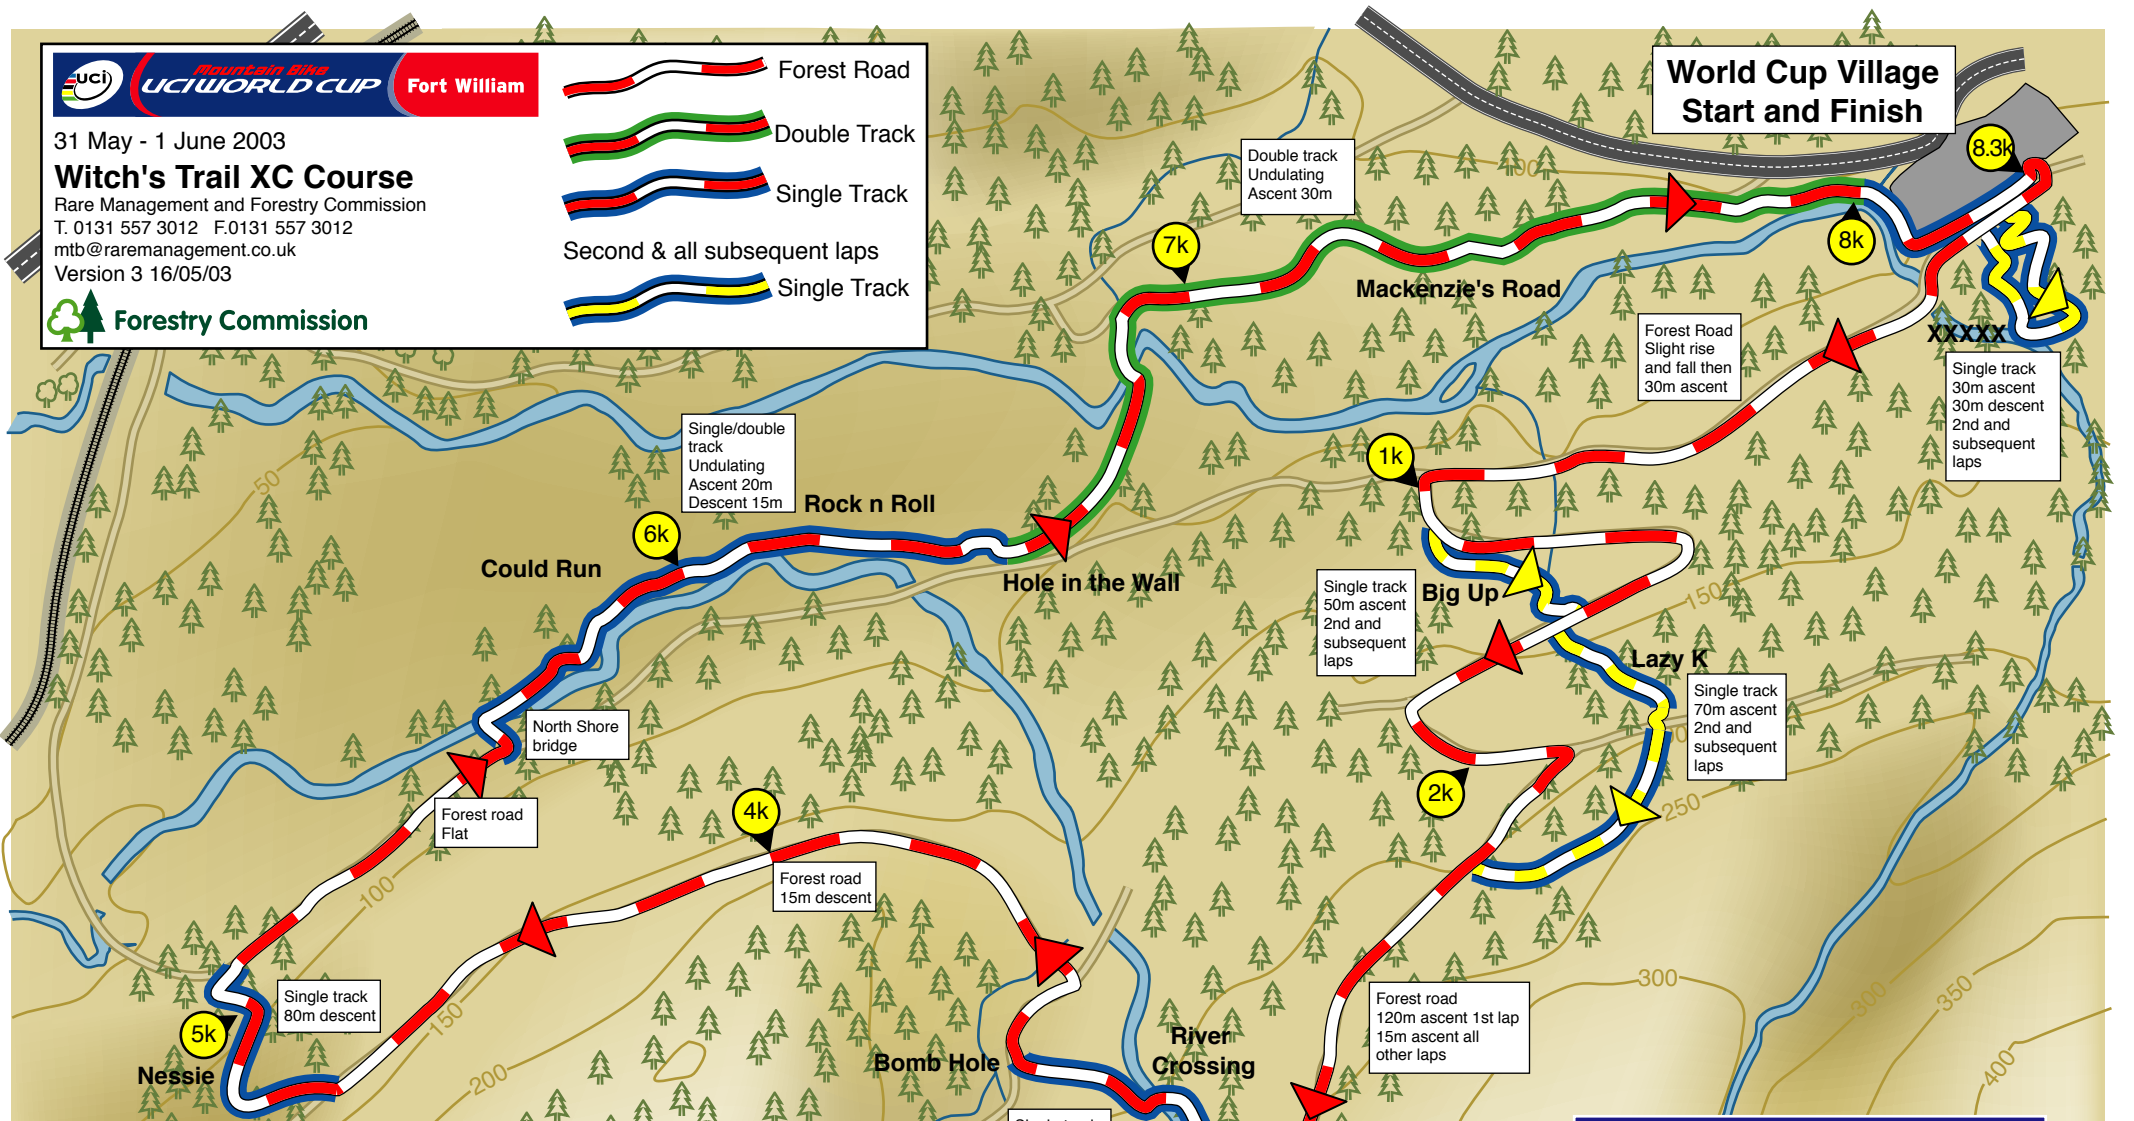

31 May - 1 June 2003
Witch's Trail XC Course
 Rare Management and Forestry Commission
 T. 0131 557 3012 F. 0131 557 3012
 mtb@raremanagement.co.uk
 Version 3 16/05/03

Forest Road
 Double Track
 Single Track
 Second & all subsequent laps
 Single Track

WITCH'S TRAIL
 LEANACHAN FOREST

100m

Track specification	
Length	8.3km
Altitude at start/finish	100m
Total climbing	275m
Total descending	275m
Max. height difference	200m

Height in metres

Cross Country Course - Profile